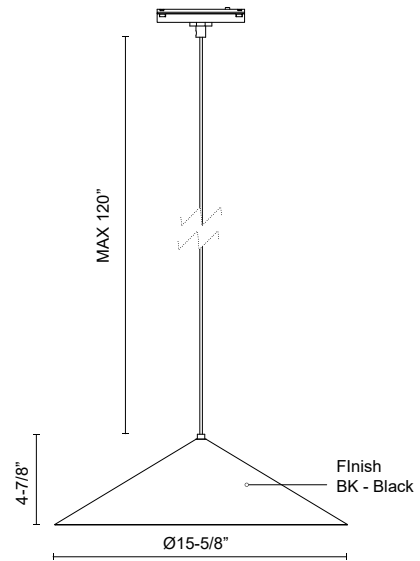

LUIZ
TRP73915
 PENDANT

PROJECT

TRP73915-BK-4K
 Black/White

TRP73915-BK
 Black/White

SPECIFICATION DETAILS

Fixture Dimensions	D15-5/8" x H4-7/8"
Light Source	Low Voltage LED
Wattage	12W
Delivered Lumens	600lm* (@3000K); 650lm* (@4000K);
Voltage	48V, with DC Class 2 LED driver (see available canopy/driver options)
Color Temperature	3000K; 4000K;
CRI (Ra)	90CRI
LED Rated Life	50,000 hours
Adjustable	Yes
Wire Length	120" Max
Location	Dry
CEC Title 24 JA8	Yes, JA8-2022

* For custom options, consult factory for details.
 * For warranty information, please visit www.kuzcolighting.com/warranty

DESCRIPTION

Introducing the Luiz track head for the Kuzco Trilo track system. Form meet function in this modern, triangular shade statement pendant. Connect Luiz anywhere along the Trilo track system to use. Each pendant comes with 120" of wire to adjust to the needs of your space.